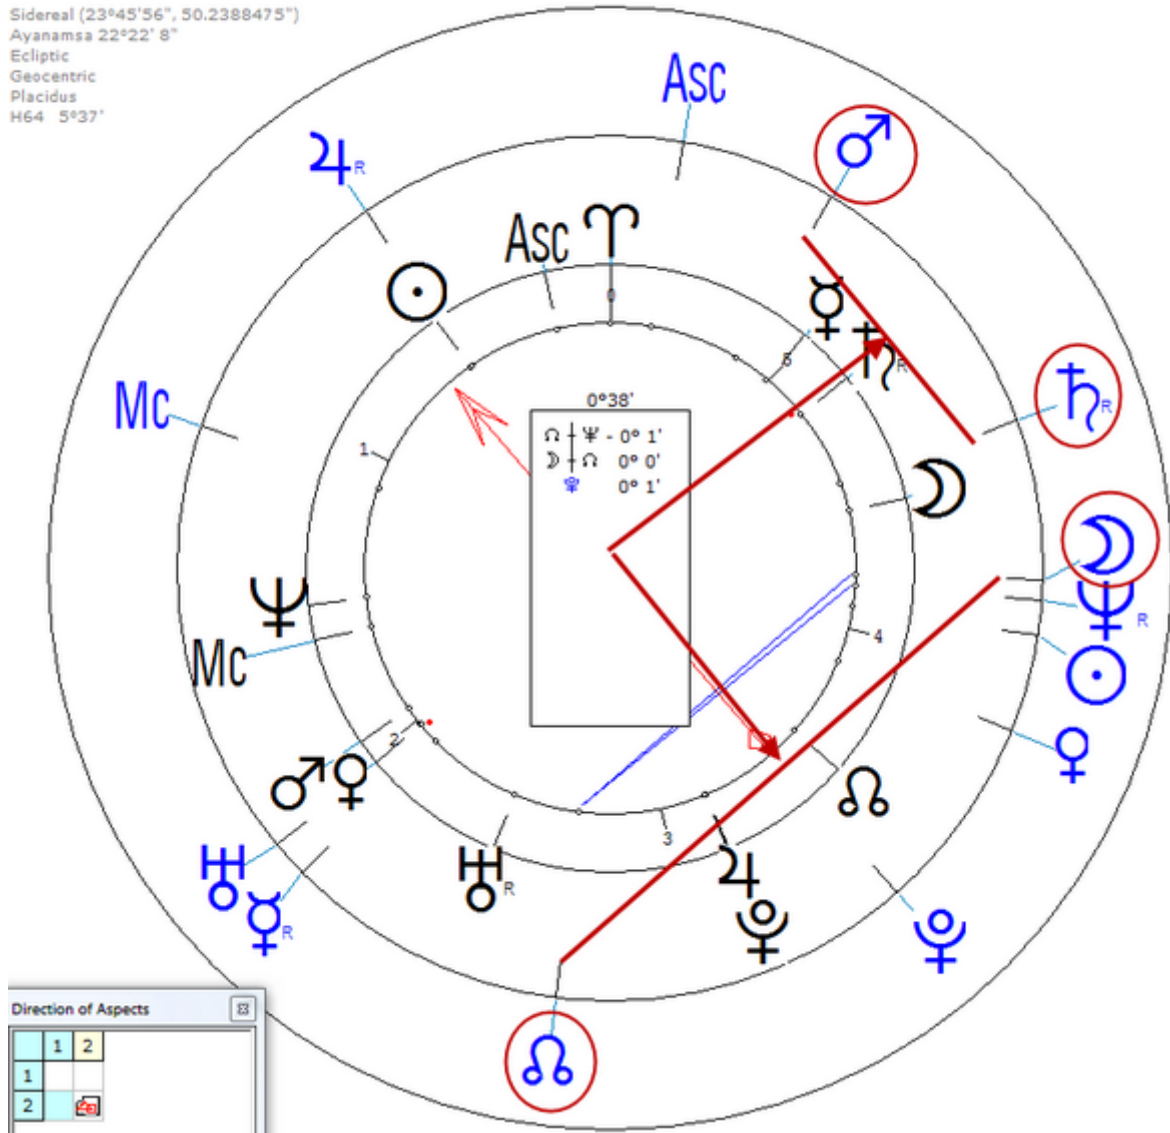

Death by Suicide 2 July 1961 at 07:05 AM in Ketchum (Shot himself, age 61)

Transit (Harmonic 64)

$$\text{♁}_t / \text{♃}_t = \text{♃}_t / \text{♁}_t$$

Hemingway, Ernest
21 July 1899 Fri 8:00 (GMT-6) 41°53'06"N 87°47'04"W
Oak Park, Illinois, USA

Sidereal (23°45'56", 50.2388475")
Ayanamsa 22°22' 8"
Ecliptic
Geocentric
Placidus
H64 5°37'